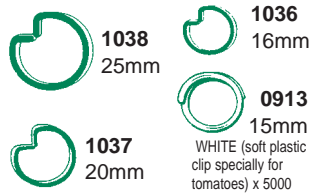

Save time and money !!

PLANT CLIPS

DOESN'T GET ENTANGLED IN ITS PACKING
PACKS OF 1000

Sturdy, green coloured,
easy to handle plant clips

- | | | |
|------|-------------------------|--------------|
| 2960 | EASI-TIE 500 PER PACKET | SMALL 120MM |
| 2961 | EASI-TIE 250 PER PACKET | MEDIUM 170MM |
| 2962 | EASI-TIE 100 PER PACKET | LARGE 310MM |

TAPE X TWISTIES

- | | | |
|------|---------------------------------------|---------------------------|
| 0269 | INDIVIDUAL TIES | 75MM / 3" 1000 PER PACK |
| 0270 | INDIVIDUAL TIES | 100MM / 4" 1000 PER PACK |
| 0271 | INDIVIDUAL TIES | 125MM / 5" 1000 PER PACK |
| 0272 | INDIVIDUAL TIES | 150MM / 6" 1000 PER PACK |
| 0273 | INDIVIDUAL TIES | 175MM / 7" 1000 PER PACK |
| 0274 | INDIVIDUAL TIES | 200MM / 8" 1000 PER PACK |
| 0275 | INDIVIDUAL TIES | 250MM / 10" 1000 PER PACK |
| 0279 | RETAIL TWISTIES | 200MM 100 PER PACK |
| 0281 | GARDEN TIE TAPEX TWINE BLUE LABEL | 250 METRE PACK |
| 0282 | GARDEN STRONG TAPEX TWINE GREEN LABEL | 65 METRE PACK |
| 0276 | CONTINUOUS | 300 METRES ROLL |
| 0278 | CONTINUOUS | 750 METRES ROLL |

CABLE TIES

- | | | |
|-------|---------------------------------|---------------|
| 3013B | CABLE TIES BLACK 100 PER PACKET | 100MM X 2.5MM |
| 3016B | CABLE TIES BLACK 100 PER PACKET | 190MM X 4.8MM |
| 3015B | CABLE TIES BLACK 100 PER PACKET | 140MM X 3.6MM |
| 3017B | CABLE TIES BLACK 100 PER PACKET | 280MM X 4.8MM |
| 3013C | CABLE TIES CLEAR 100 PER PACKET | 100MM X 2.5MM |
| 3418 | CABLE TIE GUN LY600A PLASTIC | |

2334 22.8M X 12MM 3852 1.5 M X 12MM

3586 VELCRO ONE WRAP LIGHT WEIGHT 9 M X 12 MM

2071 50 MTR 2070 30 MTR

1003 GARDEN WIRE P.V.C. COATED GREEN 36230 PAN 1MM X 30M

0557 JUTE WEBBING 5CM X 25M

0578 GREEN SPAGHETTI 4 MM X 100 M
0508 GREEN SPAGHETTI 3 MM X 100 M