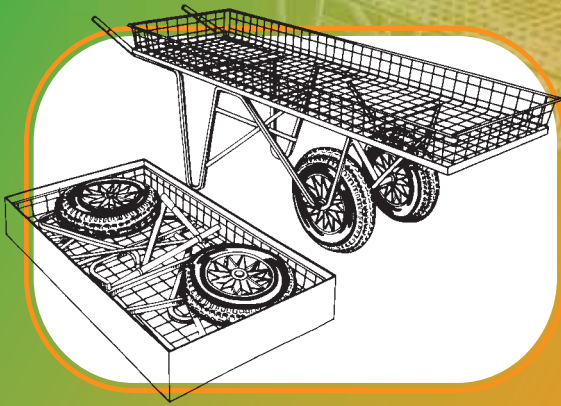

Nursery Barrows & Trolleys

NURSERY BARROW

WITH PNEUMATIC TYRES AND HEAVY GAUGE GALVANISED METAL
Size 1830mm x 610mm (6' x 2')

3393 NURSERY BARROW
1281 NURSERY BARROW

120CM X 60CM
180CM X 60CM

RETAIL NURSERY TROLLEY

Size 900mm x 456mm (3' x 1.5')

1282 NURSERY TROLLEY GALVANISED

90CM X 45CM

Planter Bags

UULUU™ PLANTER BAGS

GIVE YOUR PLANTS A LIFT

2 YEAR WRITTEN GUARANTEE
UV STABILISED

BAR BREATHES PROMOTING BETTER GROWTH

EXCELLENT DRAINAGE

HANDLES WON'T TEAR - CAN BE LIFTED BY HAND,
FORKLIFT OR CRANE

AVAILABLE IN 25-500 LITRE SIZES

AUSTRALIAN DESIGN

3791	UULUU PLANTER BAGS WITH HANDLES	310 X 330MM	25 LITRE
3914	UULUU PLANTER BAGS WITH HANDLES	360 X 345MM	35 LITRE
3792	UULUU PLANTER BAGS WITH HANDLES	395 X 375MM	45 LITRE
3793	UULUU PLANTER BAGS WITH HANDLES	455 X 550MM	75 LITRE
3794	UULUU PLANTER BAGS WITH HANDLES	515 X 485MM	100 LITRE
3795	UULUU PLANTER BAGS WITH HANDLES	620 X 595MM	150 LITRE
3796	UULUU PLANTER BAGS WITH HANDLES	695 X 655MM	200 LITRE
3916	UULUU PLANTER BAGS WITH HANDLES	770 X 650MM	300 LITRE
3917	UULUU PLANTER BAGS WITH HANDLES	940 X 580MM	400 LITRE
3918	UULUU PLANTER BAGS WITH HANDLES	940 X 720MM	500 LITRE